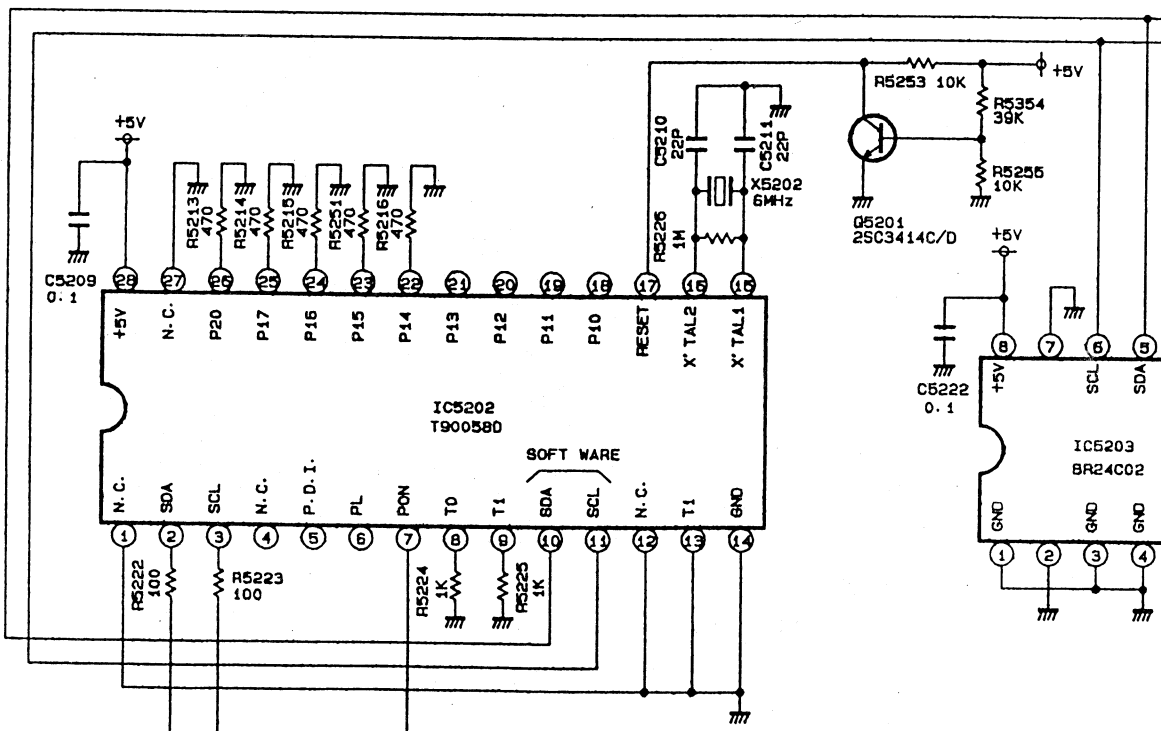

TELETEXT P.W.B.

SIGNAL CURRENT

| SYMBOL | CONTENT |
|--------|------------------------|
| ← Y+C | COMPOSITE VIDEO SIGNAL |

HITACHI

CMT2192-192/981
CMT2192T-441

CMT2192-192/981 CMT2192T-441 BASIC CIRCUIT DIAGRAM

1 FOR CMT2192T ONLY

S3 Chassis

SIGNAL CURRENT

| SYMBOL | CONTENT |
|----------------------------|------------------------|
| ← Y/C | COMPOSITE VIDEO SIGNAL |
| ← (R, G, B, B-Y, C-Y, B-Y) | CHROMA SIGNAL |
| ← (L, R, M, C) | AUDIO SIGNAL |
| ← H/V | H. V DRIVE SIGNAL |