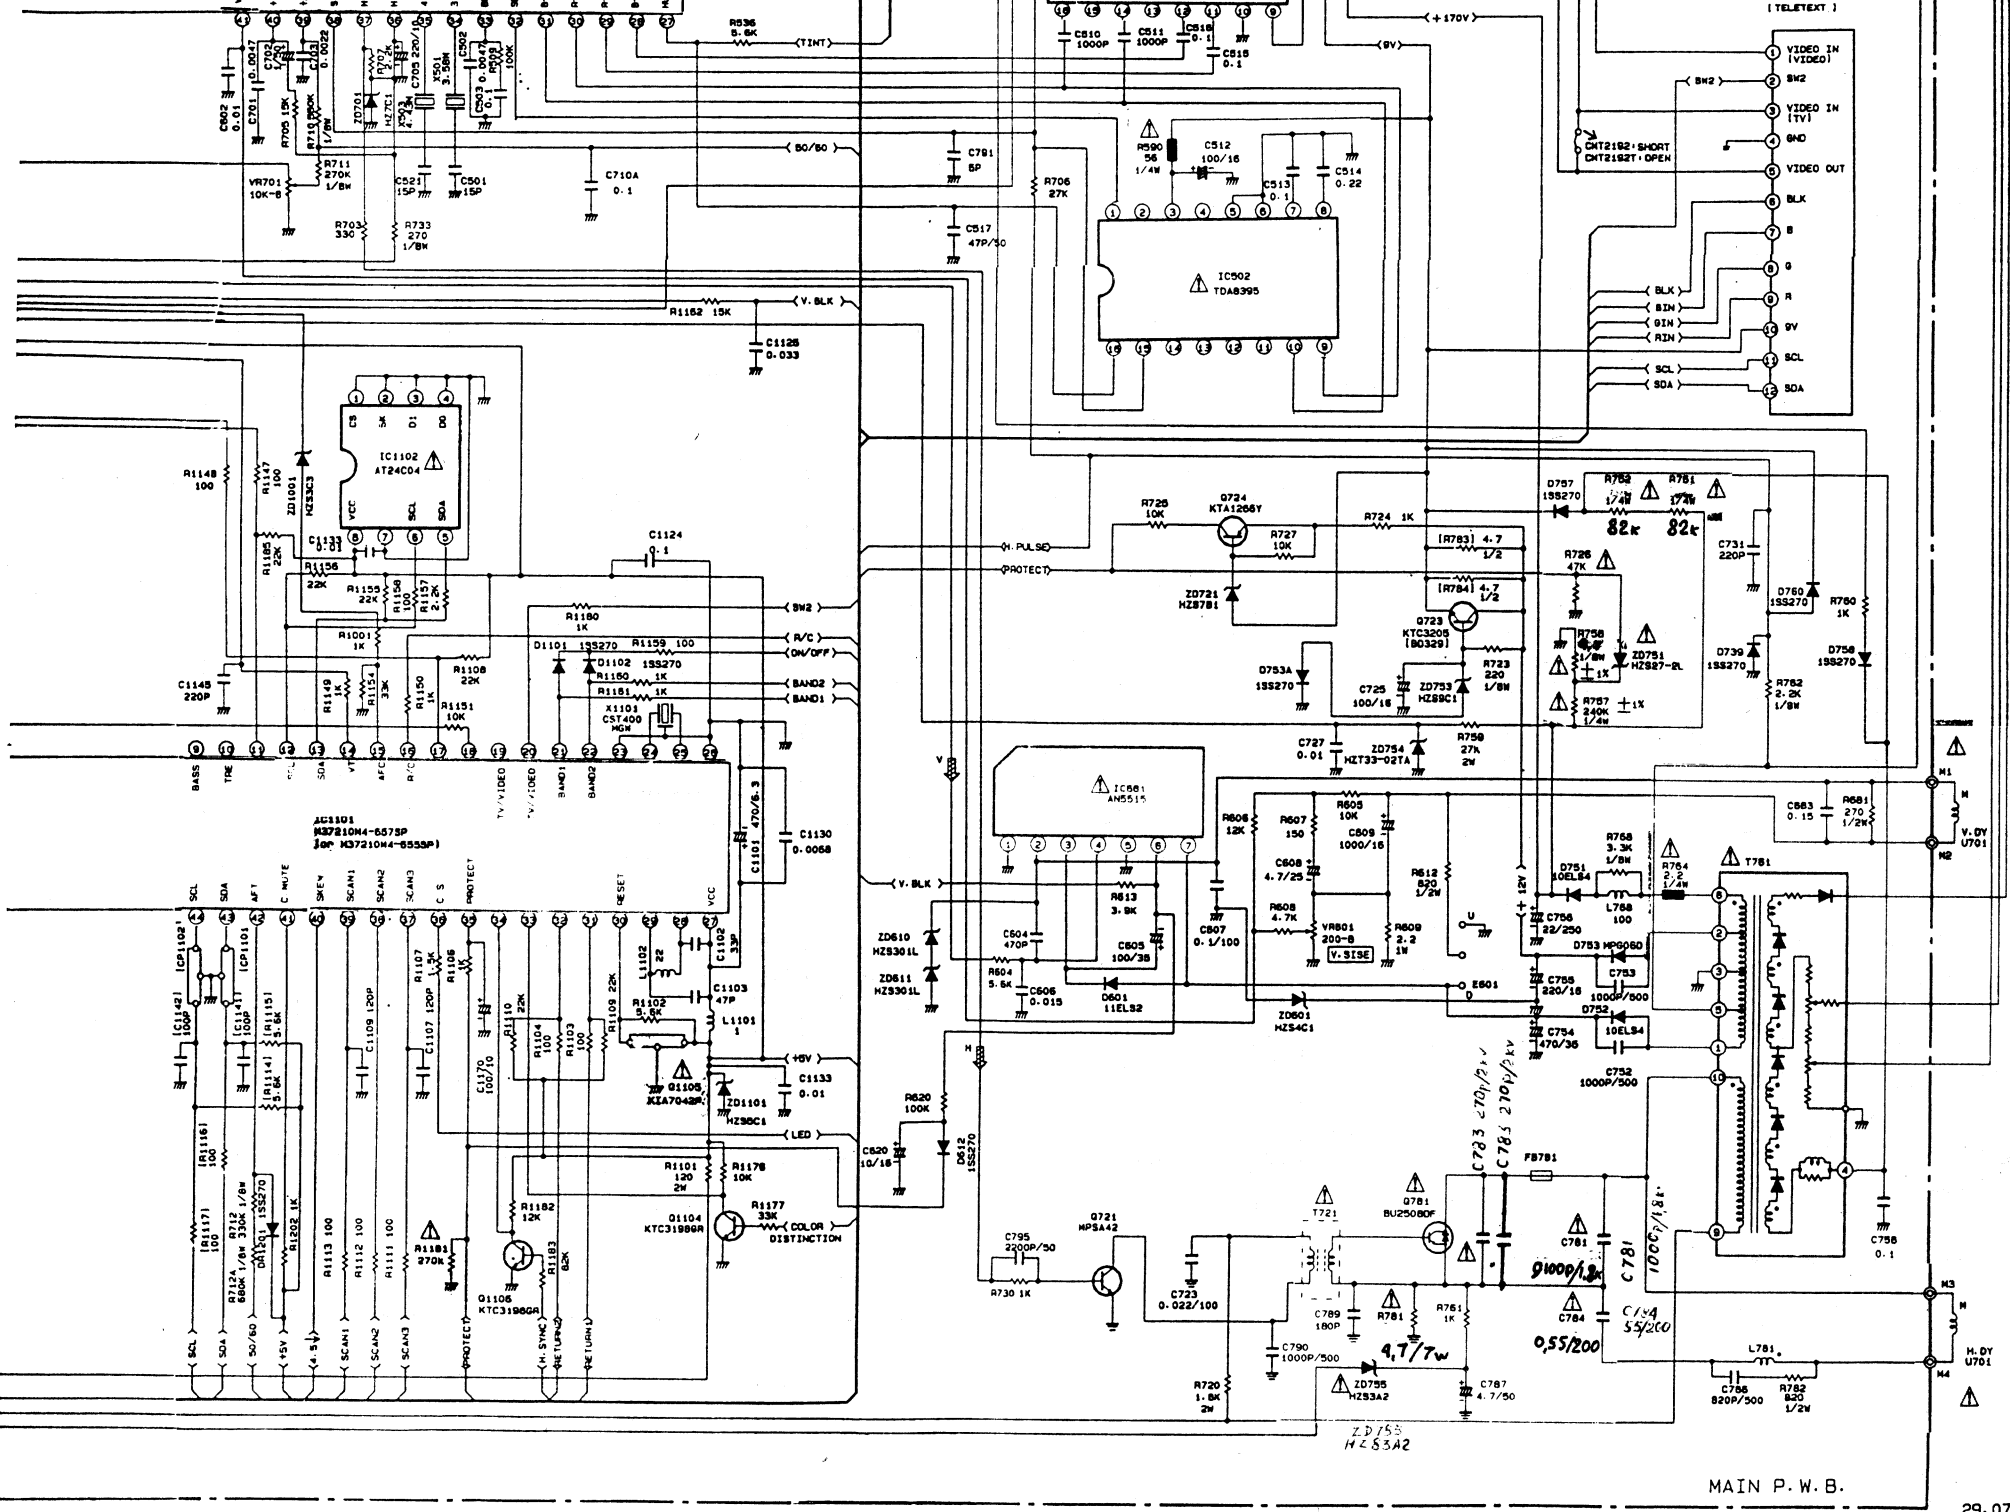

TELETEXT P.W.B.

SIGNAL CURRENT

| SYMBOL | CONTENT |
|--------|------------------------|
| ← Y+C | COMPOSITE VIDEO SIGNAL |

HITACHI

CMT2192-192/981
CMT2192T-441

CMT2192-192/981 CMT2192T-441 BASIC CIRCUIT DIAGRAM

1 FOR CMT2192T ONLY

S3 Chassis

SIGNAL CURRENT

| SYMBOL | CONTENT |
|----------------------------|------------------------|
| ← Y/C | COMPOSITE VIDEO SIGNAL |
| ← (R, G, B, B-Y, C-Y, B-Y) | CHROMA SIGNAL |
| ← (L, R, M, C) | AUDIO SIGNAL |
| ← H/V | H. V DRIVE SIGNAL |