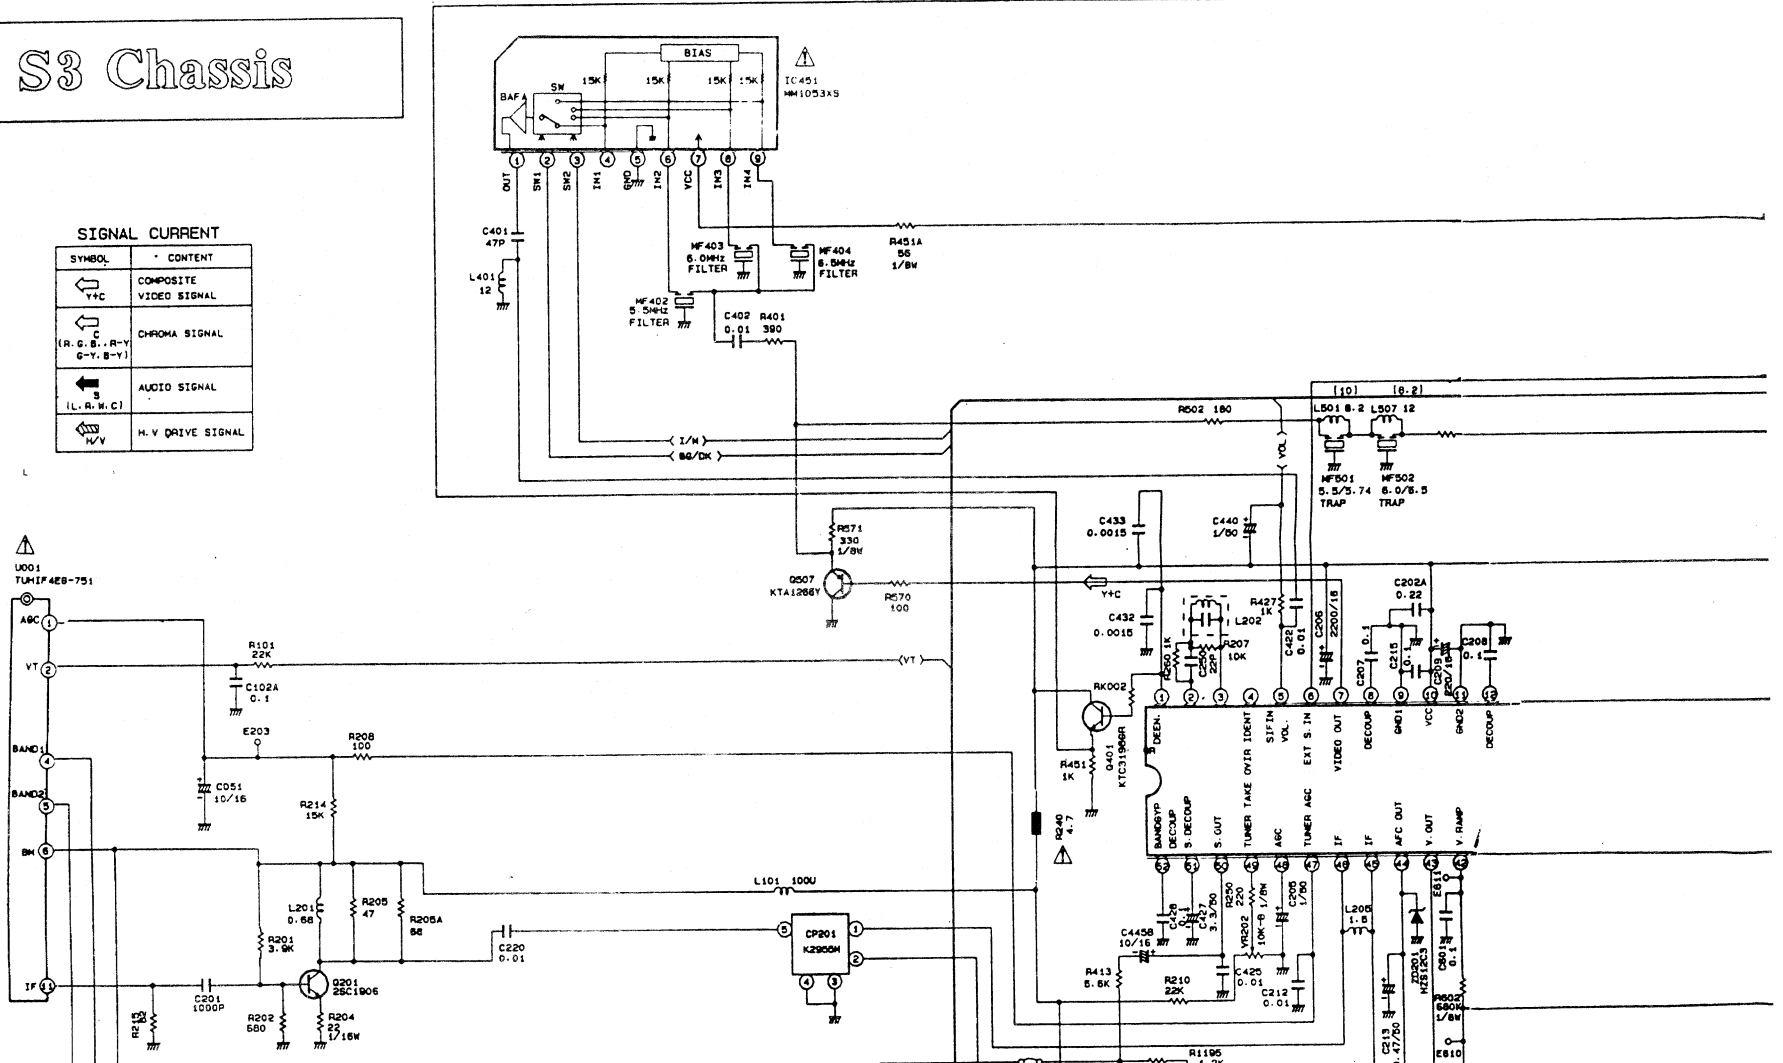

TELETEXT P.W.B.

SIGNAL CURRENT

| SYMBOL | CONTENT |
|--------|------------------------|
| ← Y+C | COMPOSITE VIDEO SIGNAL |

HITACHI

CMT2192-192/981
CMT2192T-441

CMT2192-192/981 CMT2192T-441 BASIC CIRCUIT DIAGRAM

1 FOR CMT2192T ONLY

S3 Chassis

SIGNAL CURRENT

| SYMBOL | CONTENT |
|----------------------------|------------------------|
| ← Y/C | COMPOSITE VIDEO SIGNAL |
| ← (R, G, B, B-Y, C-Y, B-Y) | CHROMA SIGNAL |
| ← (L, R, M, C) | AUDIO SIGNAL |
| ← H/V | H. V DRIVE SIGNAL |

MAIN P. W. B.

29.07.96