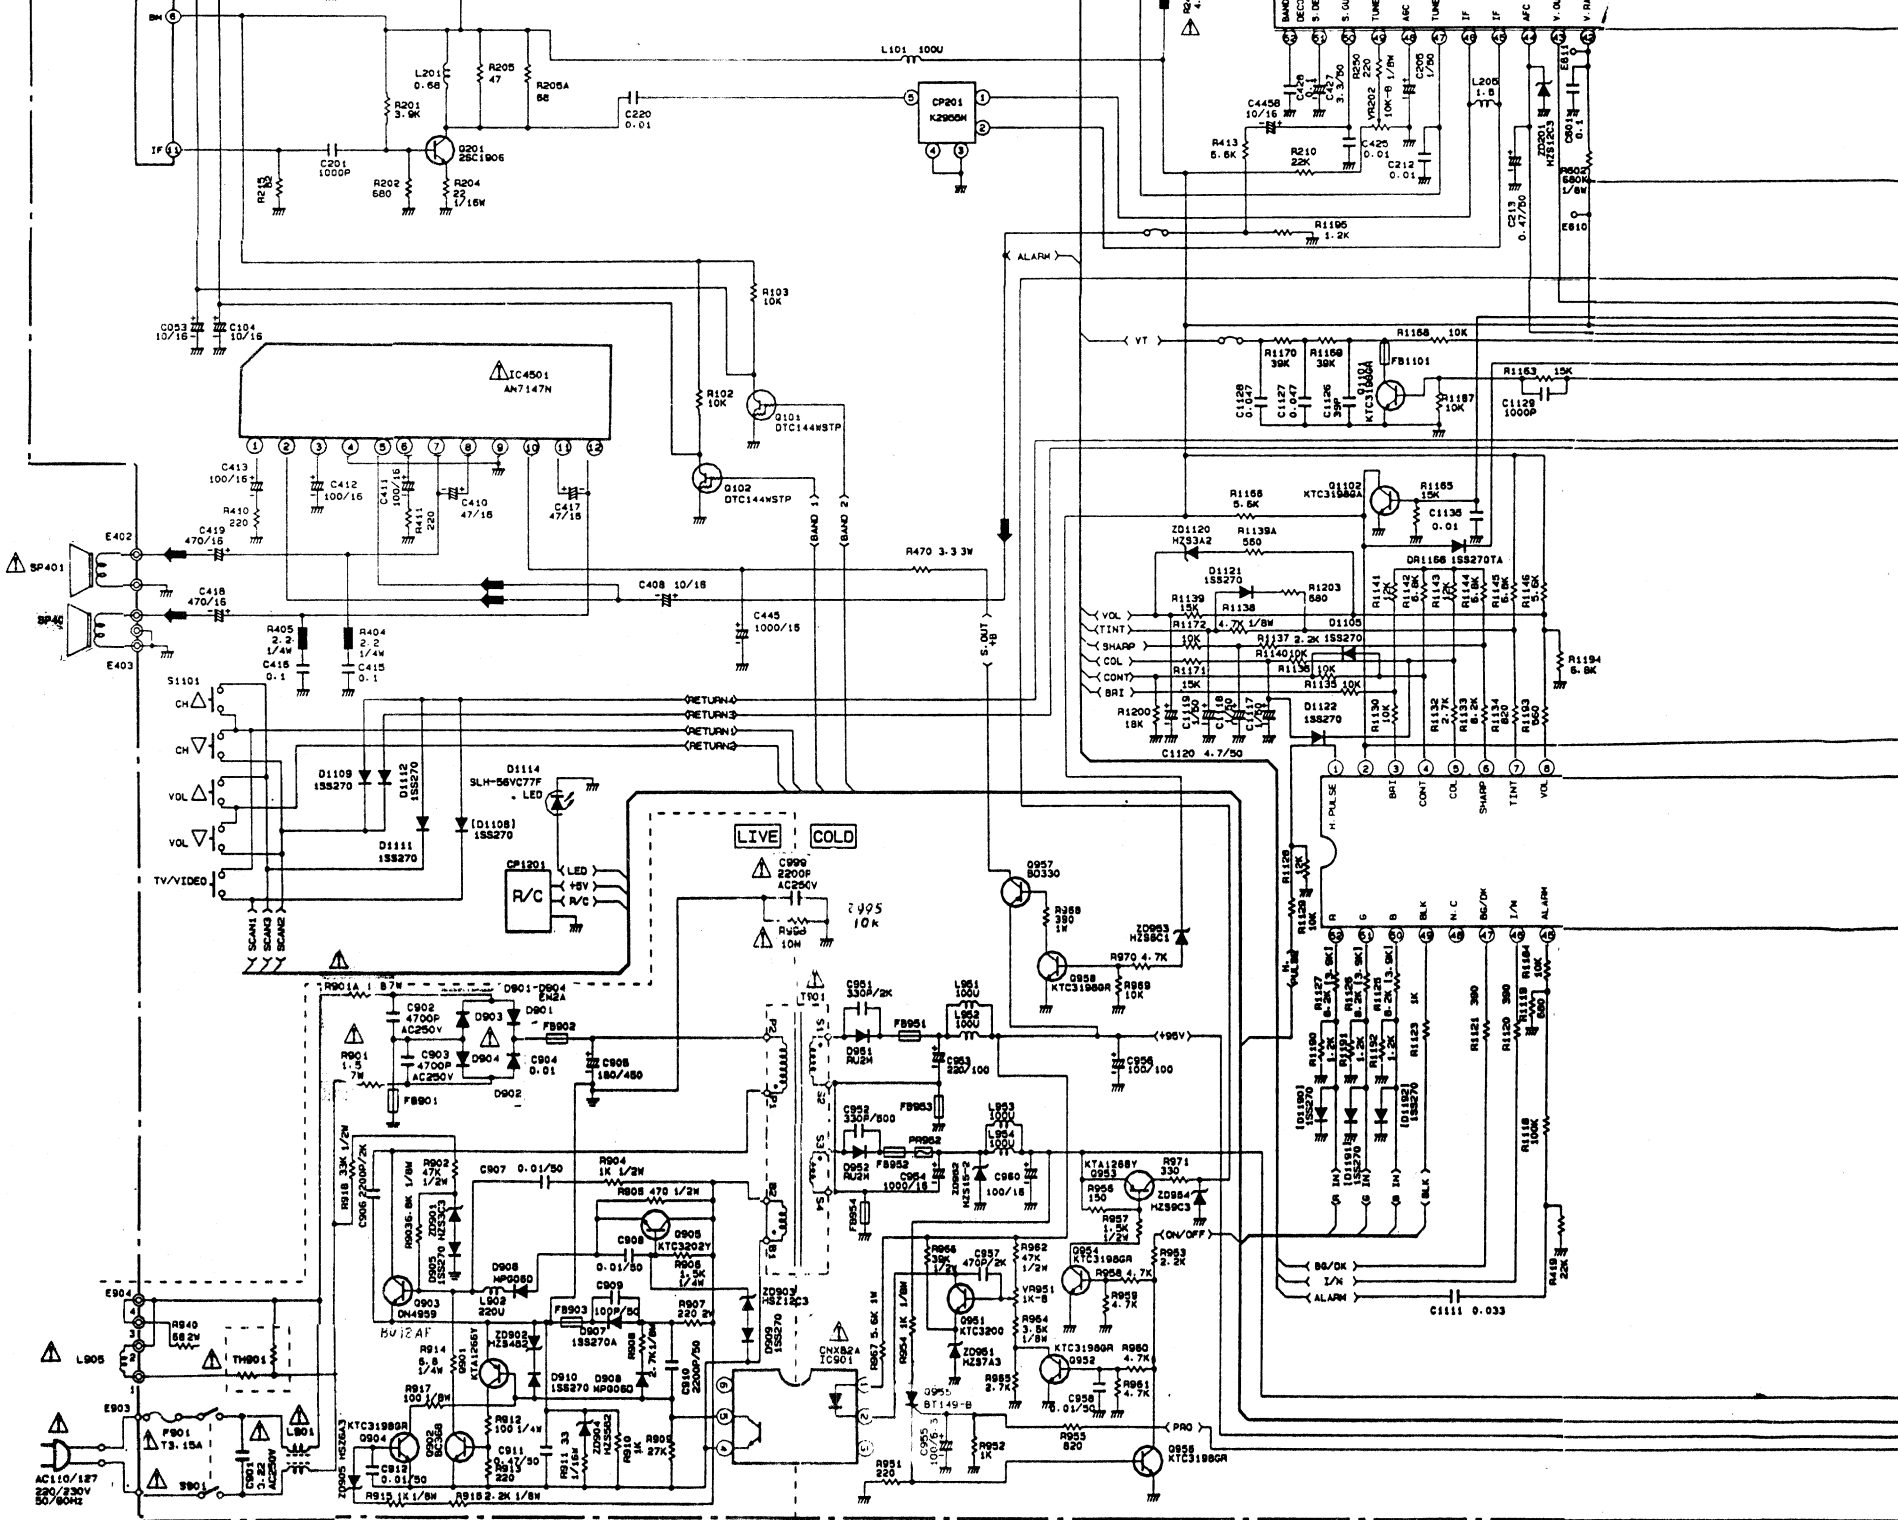

TELETEXT P.W.B.

SIGNAL CURRENT

| SYMBOL | CONTENT |
|--------|------------------------|
| ← Y+C | COMPOSITE VIDEO SIGNAL |

HITACHI

CMT2192-192/981
CMT2192T-441

CMT2192-192/981 CMT2192T-441 BASIC CIRCUIT DIAGRAM

1 FOR CMT2192T ONLY

S3 Chassis

SIGNAL CURRENT

| SYMBOL | CONTENT |
|----------------------------|------------------------|
| ← Y/C | COMPOSITE VIDEO SIGNAL |
| ← (R, G, B, B-Y, C-Y, B-Y) | CHROMA SIGNAL |
| ← (L, R, M, C) | AUDIO SIGNAL |
| ← H/V | H. V DRIVE SIGNAL |

MAIN P. W. B.

29.07.96