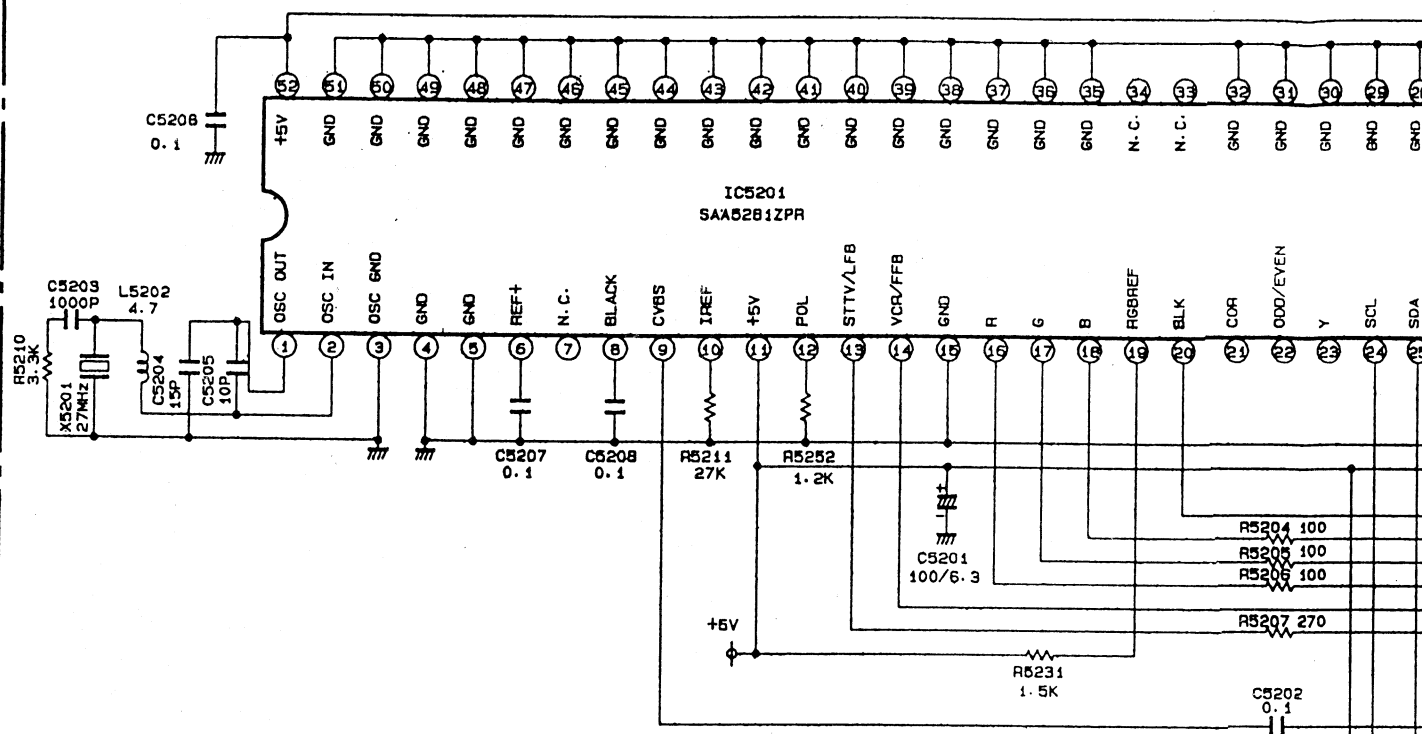

TELETEXT P.W.B.

SIGNAL CURRENT

| SYMBOL | CONTENT |
|--------|------------------------|
| ← Y+C | COMPOSITE VIDEO SIGNAL |

HITACHI

CMT2192-192/981
CMT2192T-441

CMT2192-192/981 CMT2192T-441 BASIC CIRCUIT DIAGRAM

1 FOR CMT2192T ONLY

S3 Chassis

SIGNAL CURRENT

| SYMBOL | CONTENT |
|----------------------------|------------------------|
| ← Y/C | COMPOSITE VIDEO SIGNAL |
| ← (R, G, B, B-Y, C-Y, B-Y) | CHROMA SIGNAL |
| ← (L, R, M, C) | AUDIO SIGNAL |
| ← H/V | H. V DRIVE SIGNAL |

MAIN P. W. B.

29.07.96