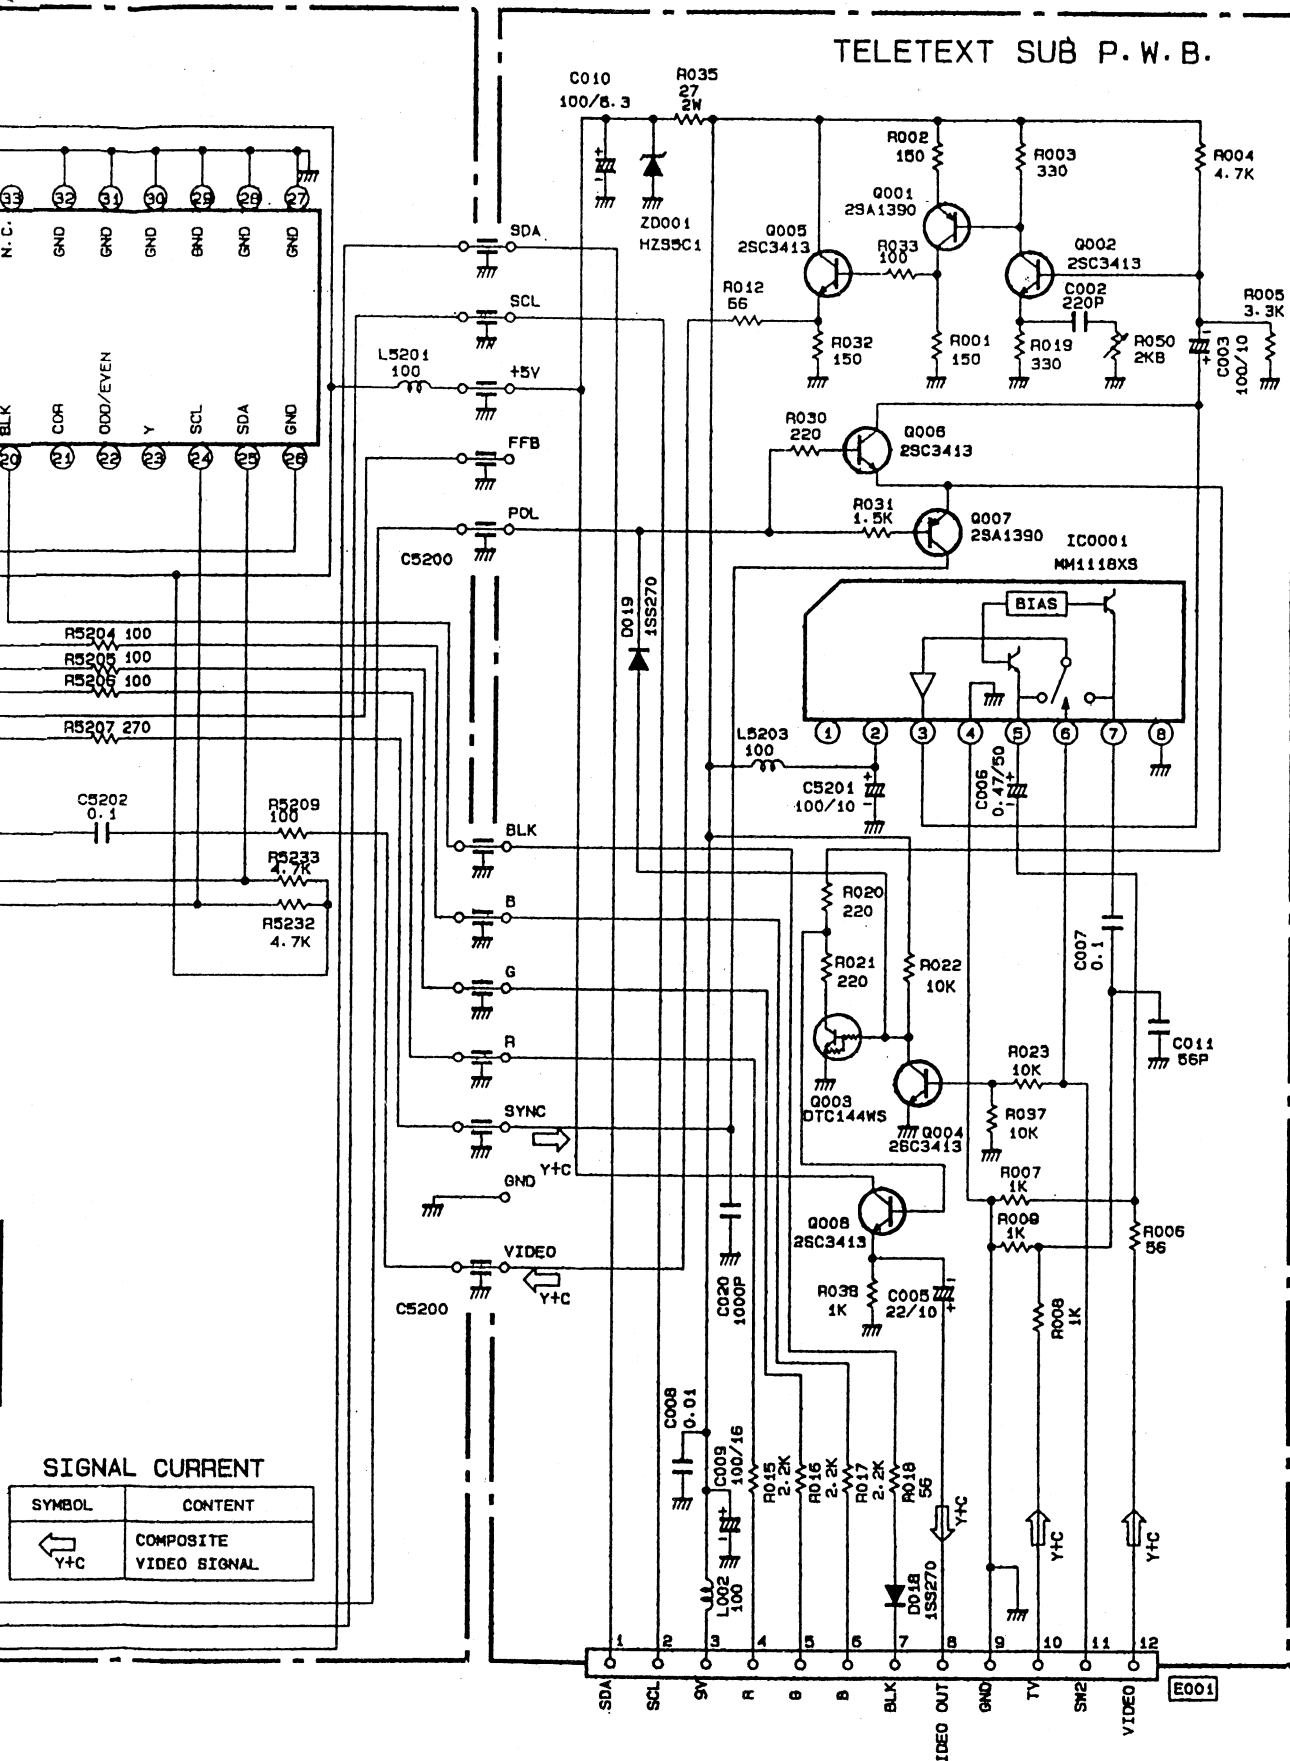

TELETEXT P.W.B.

SIGNAL CURRENT

| SYMBOL | CONTENT |
|--------|------------------------|
| ← Y+C | COMPOSITE VIDEO SIGNAL |

HITACHI

CMT2192-192/981
CMT2192T-441

CMT2192-192/981 CMT2192T-441 BASIC CIRCUIT DIAGRAM

1 FOR CMT2192T ONLY

S3 Chassis

SIGNAL CURRENT

| SYMBOL | CONTENT |
|----------------------------|------------------------|
| ← Y/C | COMPOSITE VIDEO SIGNAL |
| ← (R, G, B, B-Y, C-Y, B-Y) | CHROMA SIGNAL |
| ← (L, R, M, C) | AUDIO SIGNAL |
| ← H/V | H. V DRIVE SIGNAL |